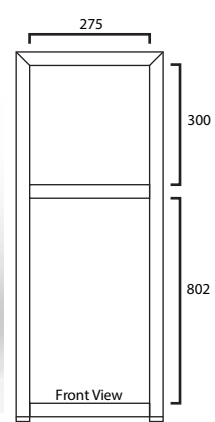

Surcharge applies for any modification to sizes.

Dimensions of Railing 19 x 19mm SHS  
 Size of top storage units 300H x 275W x 500D  
 Size of bottom storage units 802H x 275W x 500D

Oasis Storage Units are FRAME ONLY and do not contain melamine storage boxes, shelves or planters