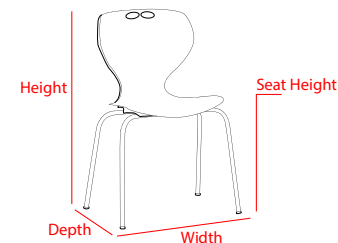

Edutech Four Leg

Code	Price	Seat Height	Height	Width	Depth
EDU 4L 46	$91.00	460	810	505	470
EDU 4L 42	$90.00	420	785	500	470
EDU 4L 38	$89.00	380	685	435	390
EDU 4L 35	$88.00	350	685	420	360
EDU 4L 31	$87.00	310	580	370	325
EDU 4L 26	$86.00	260	630	355	285

Edutech Sled Base

EDU SL 46	$99.00	460	590	430	430
EDU SL 42	$98.00	420	850	430	430
EDU SL 38	$97.00	380	705	325	325
EDU SL 35	$96.00	350	665	315	315
EDU SL 31	$95.00	310	575	265	265
EDU SL 26	$94.00	260	515	265	265

Edutech Cantilever

EDU C 46	$99.00	460	820	505	525
EDU C 42	$98.00	420	790	500	520
EDU C 38	$97.00	380	700	430	435
EDU C 35	$96.00	350	670	420	415
EDU C 31	$95.00	310	575	390	340
EDU C 26	$94.00	260	515	255	255

Edutech Bar Stool

EDU B 74	$140.00	740	1115	495	480
EDU B 65	$139.00	650	1025	495	480

Please check on the availability of stock when ordering any of our Edutech range of student chairs

Pricing Conditions

Terms: Add 10% GST to all of the above prices, net 30 days
Palletising: Available by request for items that are imported & boxed, a $50+gst per pallet charge applies
Delivery: F.I.S Sydney Metropolitan, F.O.B Country.

Edutech Range

PRICELIST RED MAR 2026 V3
www.maticfurniture.com.au