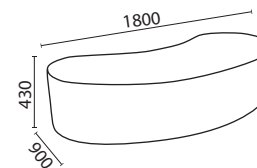

Kidney Ottoman

OTT KID 18 90 43

1800L x 900W x 430Hmm

White (4.5M)	$936.00
A	$1,004.00
B	$1,026.00
C	$1,053.00
D	$1,143.00