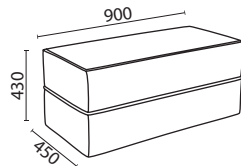

Rectangular Ottoman

OTT REC 90 45 43

900L x 450W x 430Hmm

White (2.9M)	$468.00
A	$512.00
B	$526.00
C	$543.00
D	$601.00