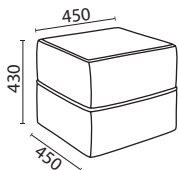

Square Ottoman

OTT CU 45 45 43

450W x 450D x 430Hmm

White (1.5M)	$235.00
A	$257.00
B	$265.00
C	$274.00
D	$304.00