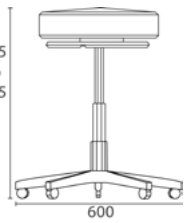

Lab Adjustable Stool 200

LAB S 200	
Adjustable Height	555 to 745mm
White (0.75M for 2)	$135.00
A	$147.00
B	$150.00
C	$155.00
D	$170.00