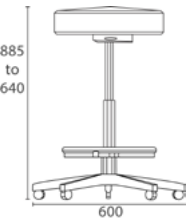

**Solo Adjustable Stool 200**

<b>SOL S 200</b>	
Adjustable Height	555 to 745mm
White (0.75M for 2)	\$120.00
A	\$131.00
B	\$135.00
C	\$140.00
D	\$155.00

**Solo Adjustable Stool 260**

<b>SOL S 260</b>	
Adjustable Height	640 to 885mm
White (0.75M for 2)	\$126.00
A	\$137.00
B	\$141.00
C	\$146.00
D	\$161.00

**Solo Drafting Stool 140**

<b>SOL D 140</b>	
Adjustable Height	485 to 615mm
White (0.75M for 2)	\$144.00
A	\$155.00
B	\$159.00
C	\$163.00
D	\$178.00

**Solo Drafting Stool 200**

<b>SOL D 200</b>	
Adjustable Height	555 to 745mm
White (0.75M for 2)	\$149.00
A	\$161.00
B	\$164.00
C	\$169.00
D	\$184.00

**Solo Drafting Stool 260**

<b>SOL D 260</b>	
Adjustable Height	640 to 885mm
White (0.75M for 2)	\$155.00
A	\$166.00
B	\$170.00
C	\$175.00
D	\$190.00

**Lab Adjustable Stool 140**

<b>LAB S 140</b>	
Adjustable Height	485 to 615mm
White (0.75M for 2)	\$130.00
A	\$141.00
B	\$145.00
C	\$149.00
D	\$164.00