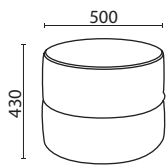

Round Ottoman

OTT ROU 50 D 43

500D x 430H

White (1.7M)	$218.00
A	$244.00
B	$252.00
C	$262.00
D	$296.00