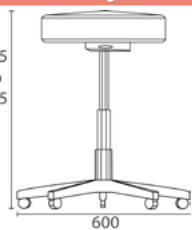

**Solo Adjustable Stool 200**

<b>SOL S 200</b>	
Adjustable Height	555 to 745mm
White (0.75M for 2)	\$120.00
A	\$131.00
B	\$135.00
C	\$140.00
D	\$155.00

**Solo Adjustable Stool 260**

<b>SOL S 260</b>	
Adjustable Height	640 to 885mm
White (0.75M for 2)	\$126.00
A	\$137.00
B	\$141.00
C	\$146.00
D	\$161.00