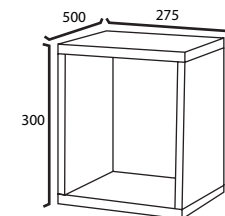

Surcharge applies for any modification to sizes.

Dimensions of Railing 19 x 19mm SHS  
 Size of top storage units 300H x 275W x 500D  
 Size of bottom storage units 802H x 275W x 500D

Oasis Storage Units are FRAME ONLY and do not contain melamine storage boxes, shelves or planters