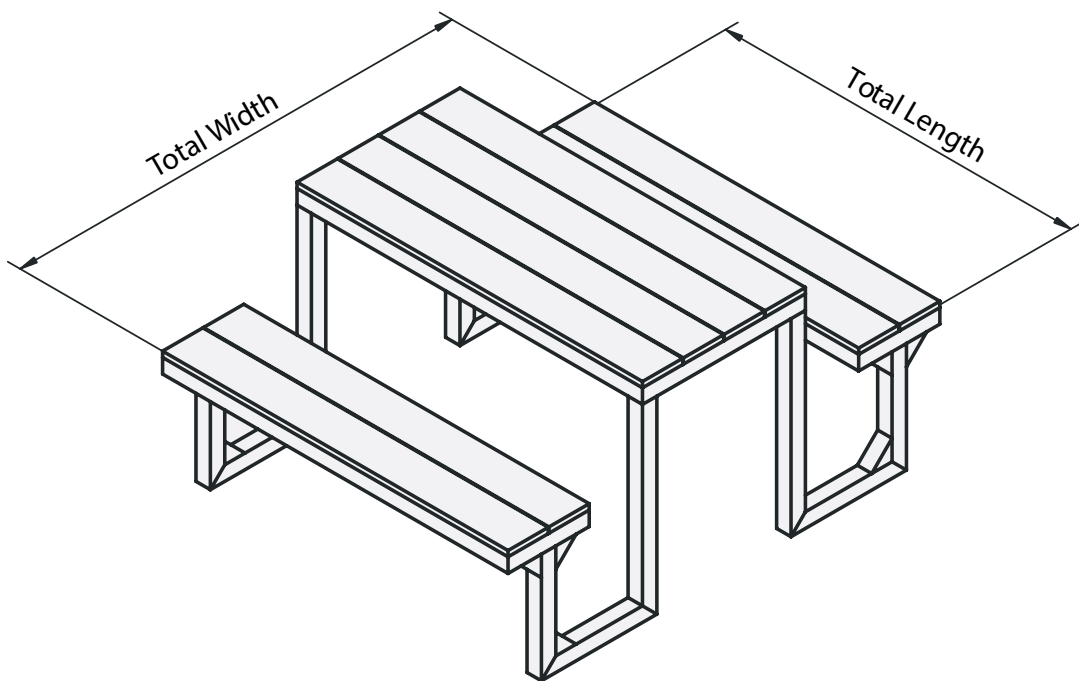

## Outback Garden Bench Sets

Code	Total Dimensions	Table Dimensions	Bench Dimensions	Frame Only	Complete Table
OGB 50 12 15 TX	1200 x 1500 x 730Hmm	1200 x 566 x 730Hmm	1200 x 282 x 450Hmm	\$1,856.00	\$2,313.00