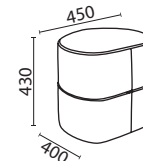

### Drum Ottoman

**OTT DRUM 45 43**

400 x 450D x 430Hmm

White (1.7M)	\$218.00
A	\$244.00
B	\$252.00
C	\$262.00
D	\$296.00