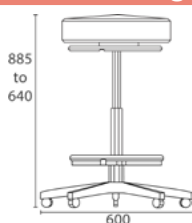

**Solo Drafting Stool 260**

<b>SOL D 260</b>	
Adjustable Height	640 to 885mm
White (0.75M for 2)	\$155.00
A	\$166.00
B	\$170.00
C	\$175.00
D	\$190.00

**Lab Adjustable Stool 140**

<b>LAB S 140</b>	
Adjustable Height	485 to 615mm
White (0.75M for 2)	\$130.00
A	\$141.00
B	\$145.00
C	\$149.00
D	\$164.00

**Lab Adjustable Stool 200**

<b>LAB S 200</b>	
Adjustable Height	555 to 745mm
White (0.75M for 2)	\$135.00
A	\$147.00
B	\$150.00
C	\$155.00
D	\$170.00

**Lab Adjustable Stool 260**

<b>LAB S 260</b>	
Adjustable Height	640 to 885mm
White (0.75M for 2)	\$140.00
A	\$151.00
B	\$155.00
C	\$160.00
D	\$175.00

**Lab Drafting Stool 140**

<b>LAB D 140</b>	
Adjustable Height	485 to 615mm
White (0.75M for 2)	\$167.00
A	\$178.00
B	\$182.00
C	\$186.00
D	\$201.00

**Lab Drafting Stool 200**

<b>LAB D 200</b>	
Adjustable Height	555 to 745mm
White (0.75M for 2)	\$173.00
A	\$184.00
B	\$188.00
C	\$192.00
D	\$207.00

**Lab Drafting Stool 260**

<b>LAB D 260</b>	
Adjustable Height	640 to 885mm
White (0.75M for 2)	\$177.00
A	\$189.00
B	\$192.00
C	\$197.00
D	\$212.00

**Pricing Conditions**  
 Chrome Frame: Additional charges apply, refer to individual item prices  
 Terms: Add 10% GST to all of the above prices. Net 30 Days  
 Palletising: Available by request for items that are imported and boxed, A \$50+gst per pallet charge applies  
 Delivery: F.I.S Sydney Metropolitan, F.O.B Country