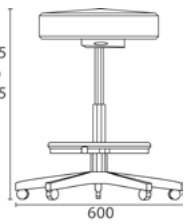

**Solo Adjustable Stool 200**

<b>SOL S 200</b>	
Adjustable Height	555 to 745mm
White (0.75M for 2)	\$120.00
A	\$131.00
B	\$135.00
C	\$140.00
D	\$155.00

**Solo Adjustable Stool 260**

<b>SOL S 260</b>	
Adjustable Height	640 to 885mm
White (0.75M for 2)	\$126.00
A	\$137.00
B	\$141.00
C	\$146.00
D	\$161.00

**Solo Drafting Stool 140**

<b>SOL D 140</b>	
Adjustable Height	485 to 615mm
White (0.75M for 2)	\$144.00
A	\$155.00
B	\$159.00
C	\$163.00
D	\$178.00

**Solo Drafting Stool 200**

<b>SOL D 200</b>	
Adjustable Height	555 to 745mm
White (0.75M for 2)	\$149.00
A	\$161.00
B	\$164.00
C	\$169.00
D	\$184.00