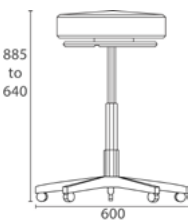

Lab Adjustable Stool 260

LAB S 260	
Adjustable Height	640 to 885mm
White (0.75M for 2)	$140.00
A	$151.00
B	$155.00
C	$160.00
D	$175.00